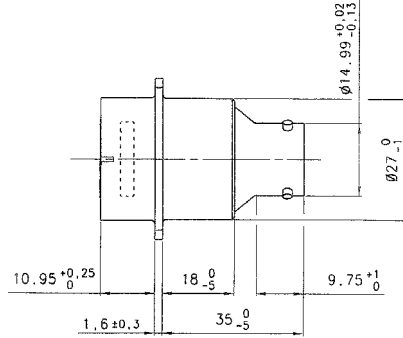

## Adaptor USB only

Part number	Coding
35608	N
35615	W

## Adaptor USB + Self Closing Cap (SCC)

Part number	Coding
35616	N
35617	W

For all options: