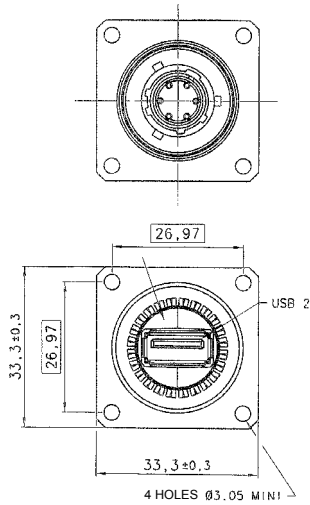

## Adaptor USB only

Part number	Coding
35608	N
35615	W

## Adaptor USB + Self Closing Cap (SCC)

Part number	Coding
35616	N
35617	W

For all options: