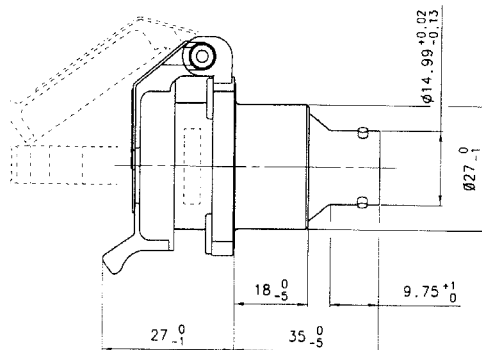

## Adaptor USB only

Part number	Coding
35608	N
35615	W

## Adaptor USB + Self Closing Cap (SCC)

Part number	Coding
35616	N
35617	W

For all options: