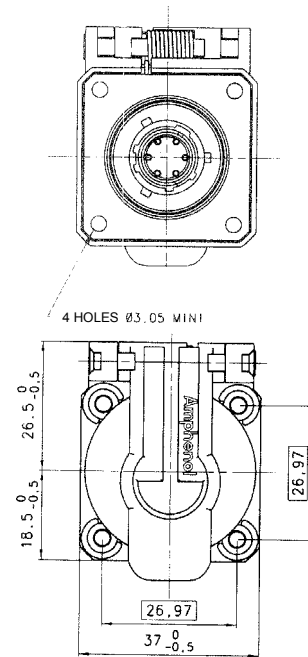

## Adaptor USB only

Part number	Coding
35608	N
35615	W

## Adaptor USB + Self Closing Cap (SCC)

Part number	Coding
35616	N
35617	W

For all options: