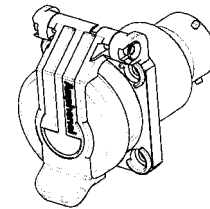

Adaptor RJ45 + Self Closing Cap