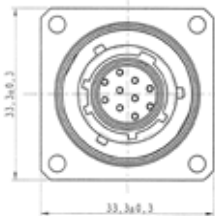

For all options:

Panel Drilling