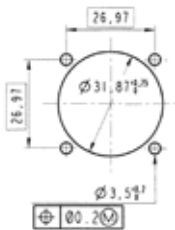

### Panel Drilling

Coding N

12-10 Male contact  
EN3155

Coding Y