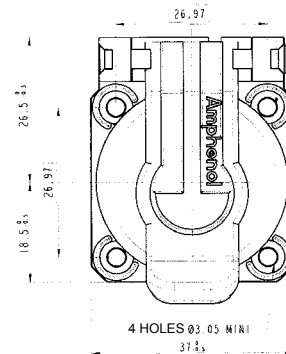

## Adaptor RJ45 only

Part number	Coding	
	35629	N
35632	Y	

## Adaptor RJ45 + Self Closing Cap

Part number	Coding	
	35630	N
35631	Y	