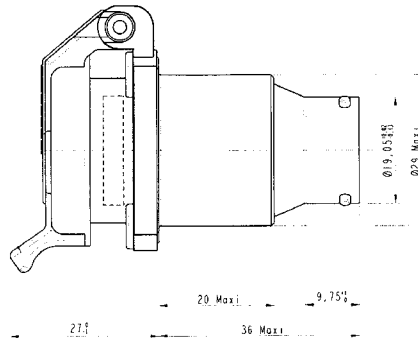

Adaptor RJ45 + Self Closing Cap