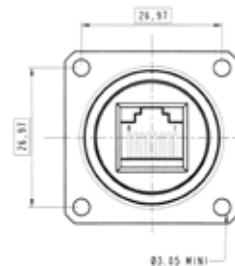

For all options:

Panel Drilling