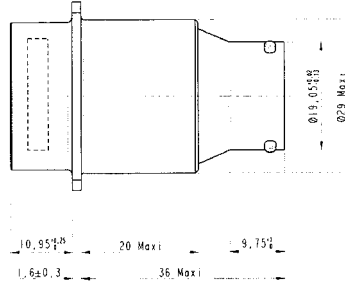

## Adaptor RJ45 only

Part number	Coding	
	35629	N
35632	Y	